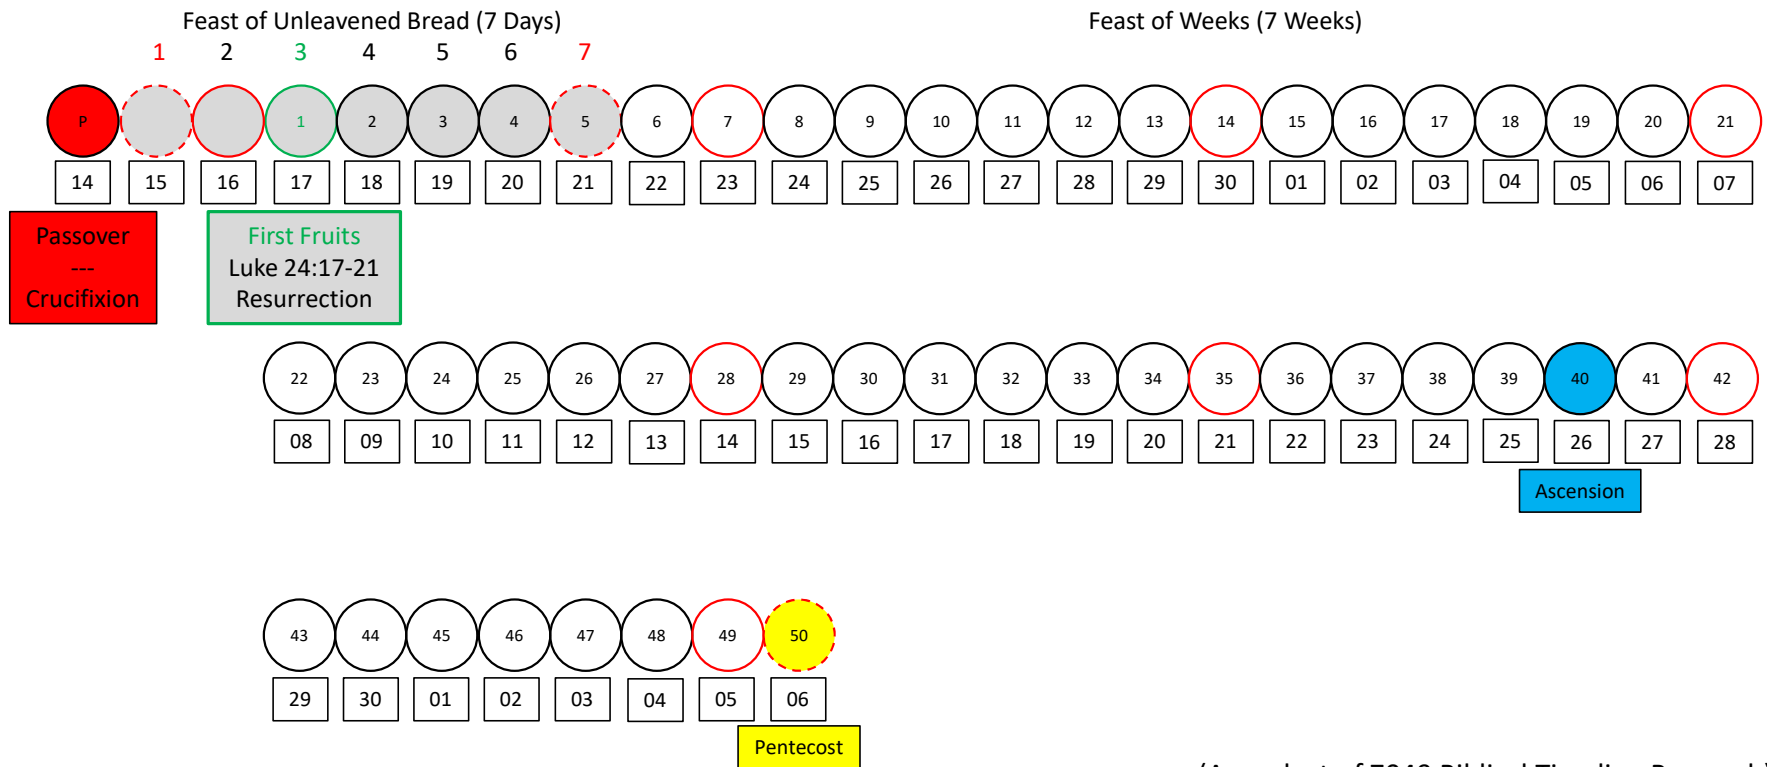

The Spring Feasts were fulfilled at the first advent of Christ (Leviticus 23:1-22)

1st Month – 3rd Month

(53 Days from Passover to Pentecost)

KEY

-  Passover --- Crucifixion
-  Weekly Sabbath
-  High Sabbath
-  Omer Count
-  Day of the Month

(A product of 7049 Biblical Timeline Research)